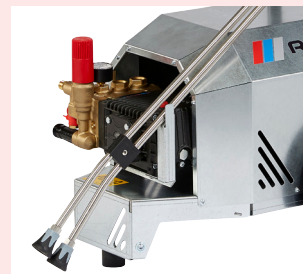

M170/14 | M165/14

Including:

- ✓ Hose
- ✓ Twin lances
- ✓ Gun

Accessories:

Manual hose reel for 20 m hose.
Art. no. 250370 (excl. hose)

MOBILE COLD WATER CLEANER

Sturdy cleaner made of galvanized plate, designed for industrial use. Ceramic pistons and low rotary speed ensure high longevity on both models.

Model M165/14 is equipped with automatic start/stop at no additional cost.

Model	Art. no.	kW	hp	Amp	rpm	bar	L/min.	Max. °C	V	kg	LxWxH (mm)
M 170/14	M17014-M4	4	5.5	9	1400	170	14	60	400/3/50	45	620x480x400
M 165/14	M16514-P4	4	5.5	9	1400	165	14	60	400/3/50	45	620x480x400